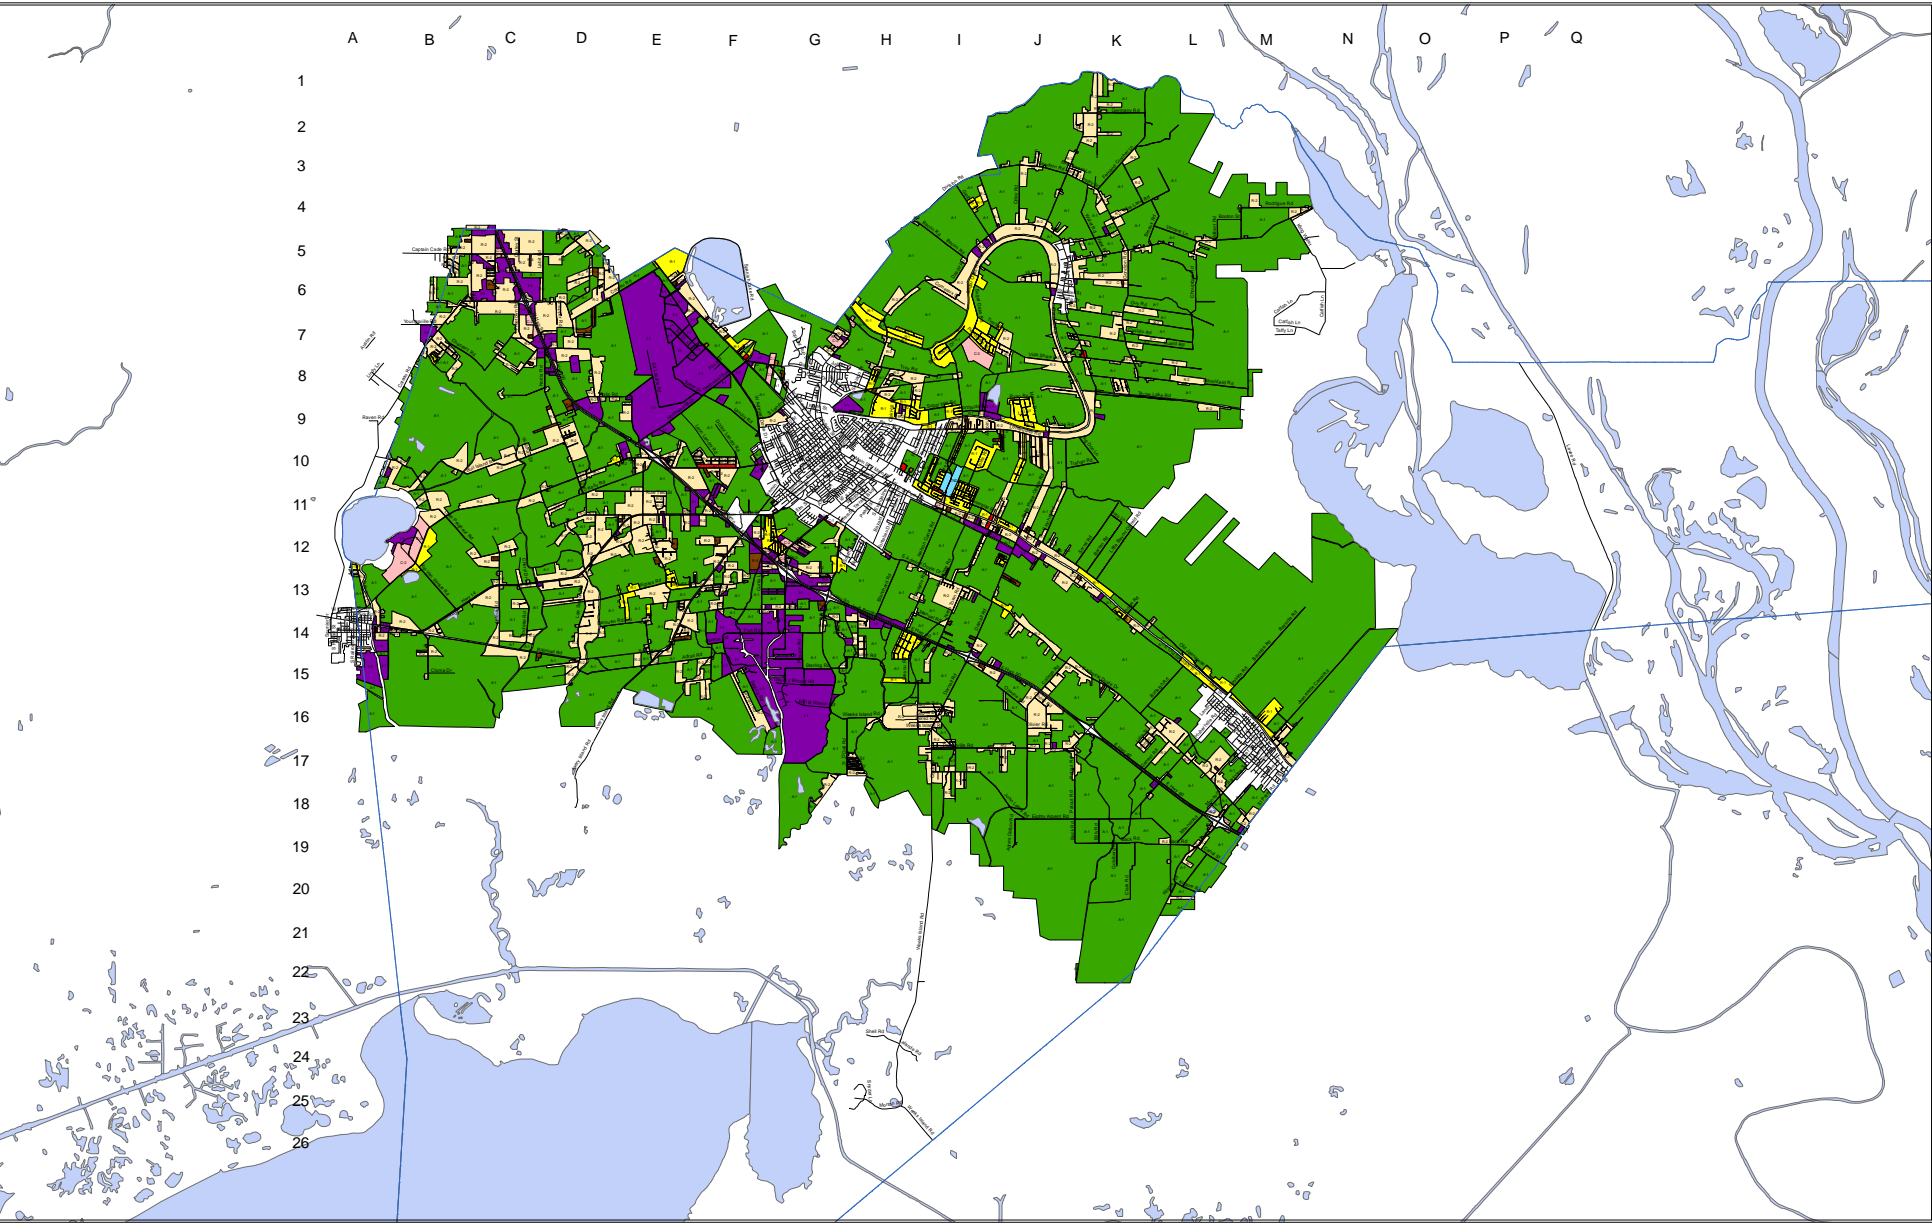

Iberia Parish Regional Planning Commission

Zoning Districts - May 1, 2009

- Legend**
IPC Zoning
Zone
- A-1
 - R-1
 - R-2
 - R-3
 - R-4
 - C-1
 - C-2
 - I-1
 - TND

ALL DISTRICTS